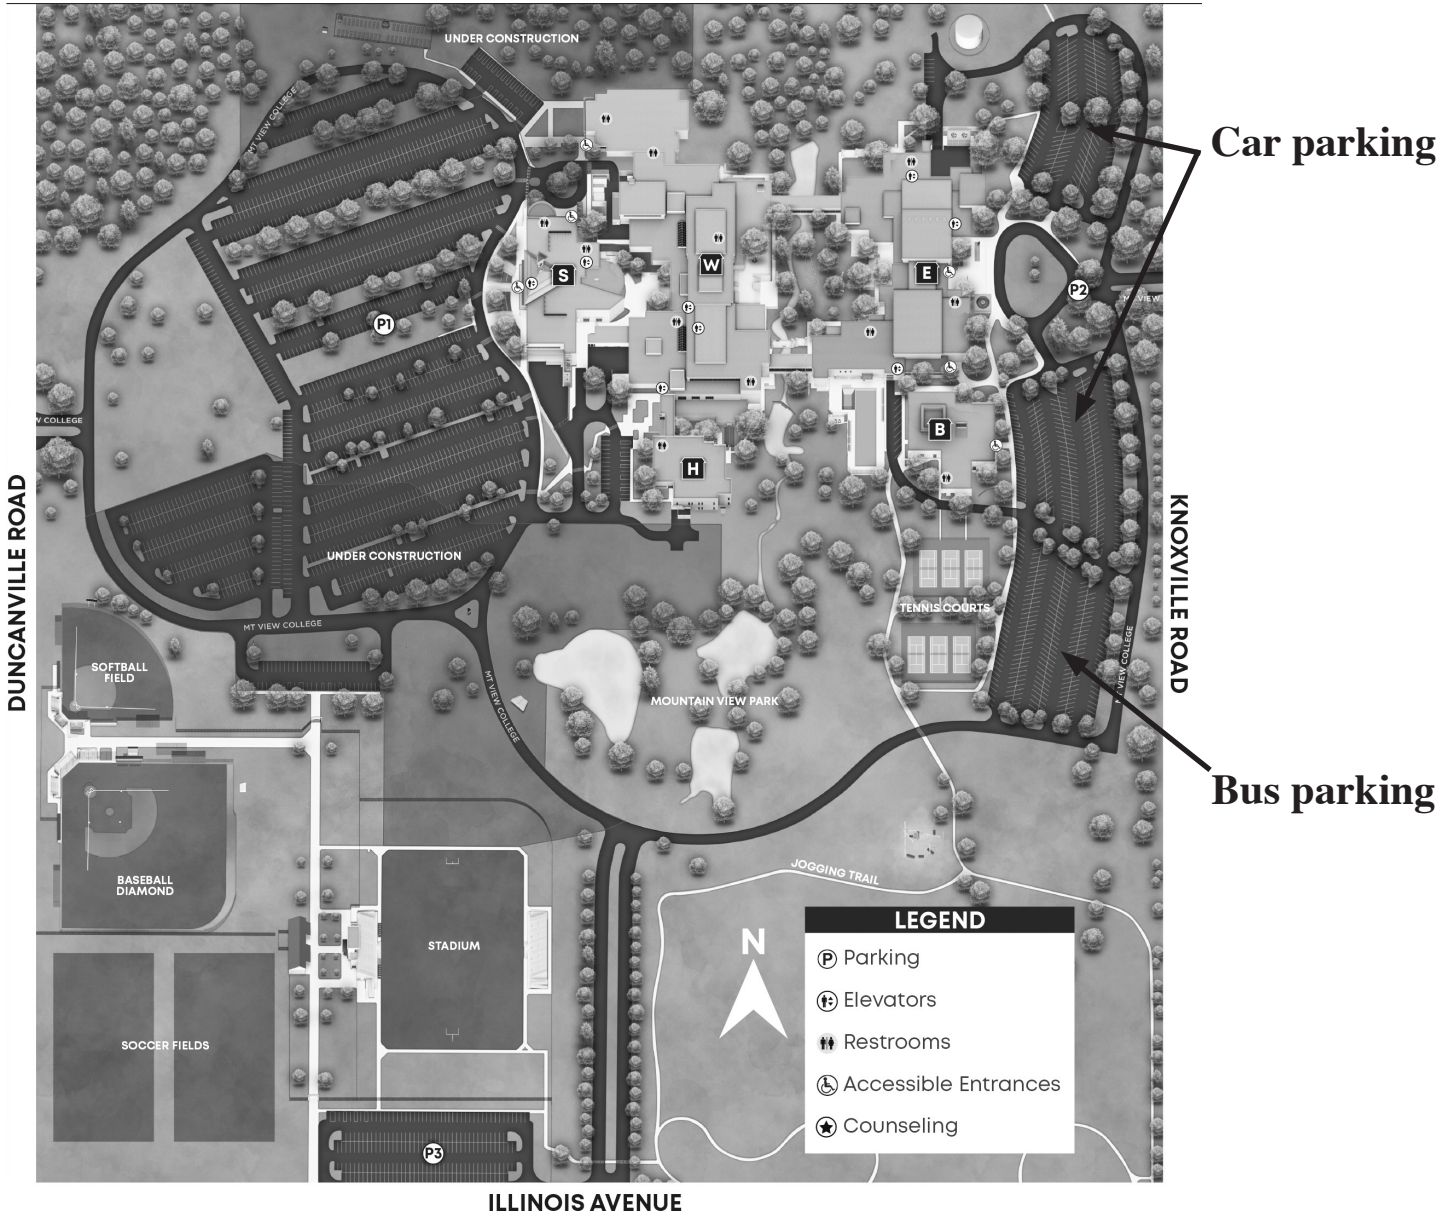

# Parking for GEMUN '26

Enter campus from Knoxville Rd, park in P2 parking lot on East side of the campus (see below).

**For Registration and Opening Ceremonies,**  
enter the building through the doors by the circle drive, directly into the East Foyer.

BUSES unload at the circle drive in front of the building. Bus parking is marked below.

**PLEASE NOTE:** If using GPS, you will be routed to the West entrance off Duncanville Rd. Please go to the EAST Parking lot instead, by entering the campus off Knoxville Rd.

There is ample free parking in P2 lots on the East side of campus.